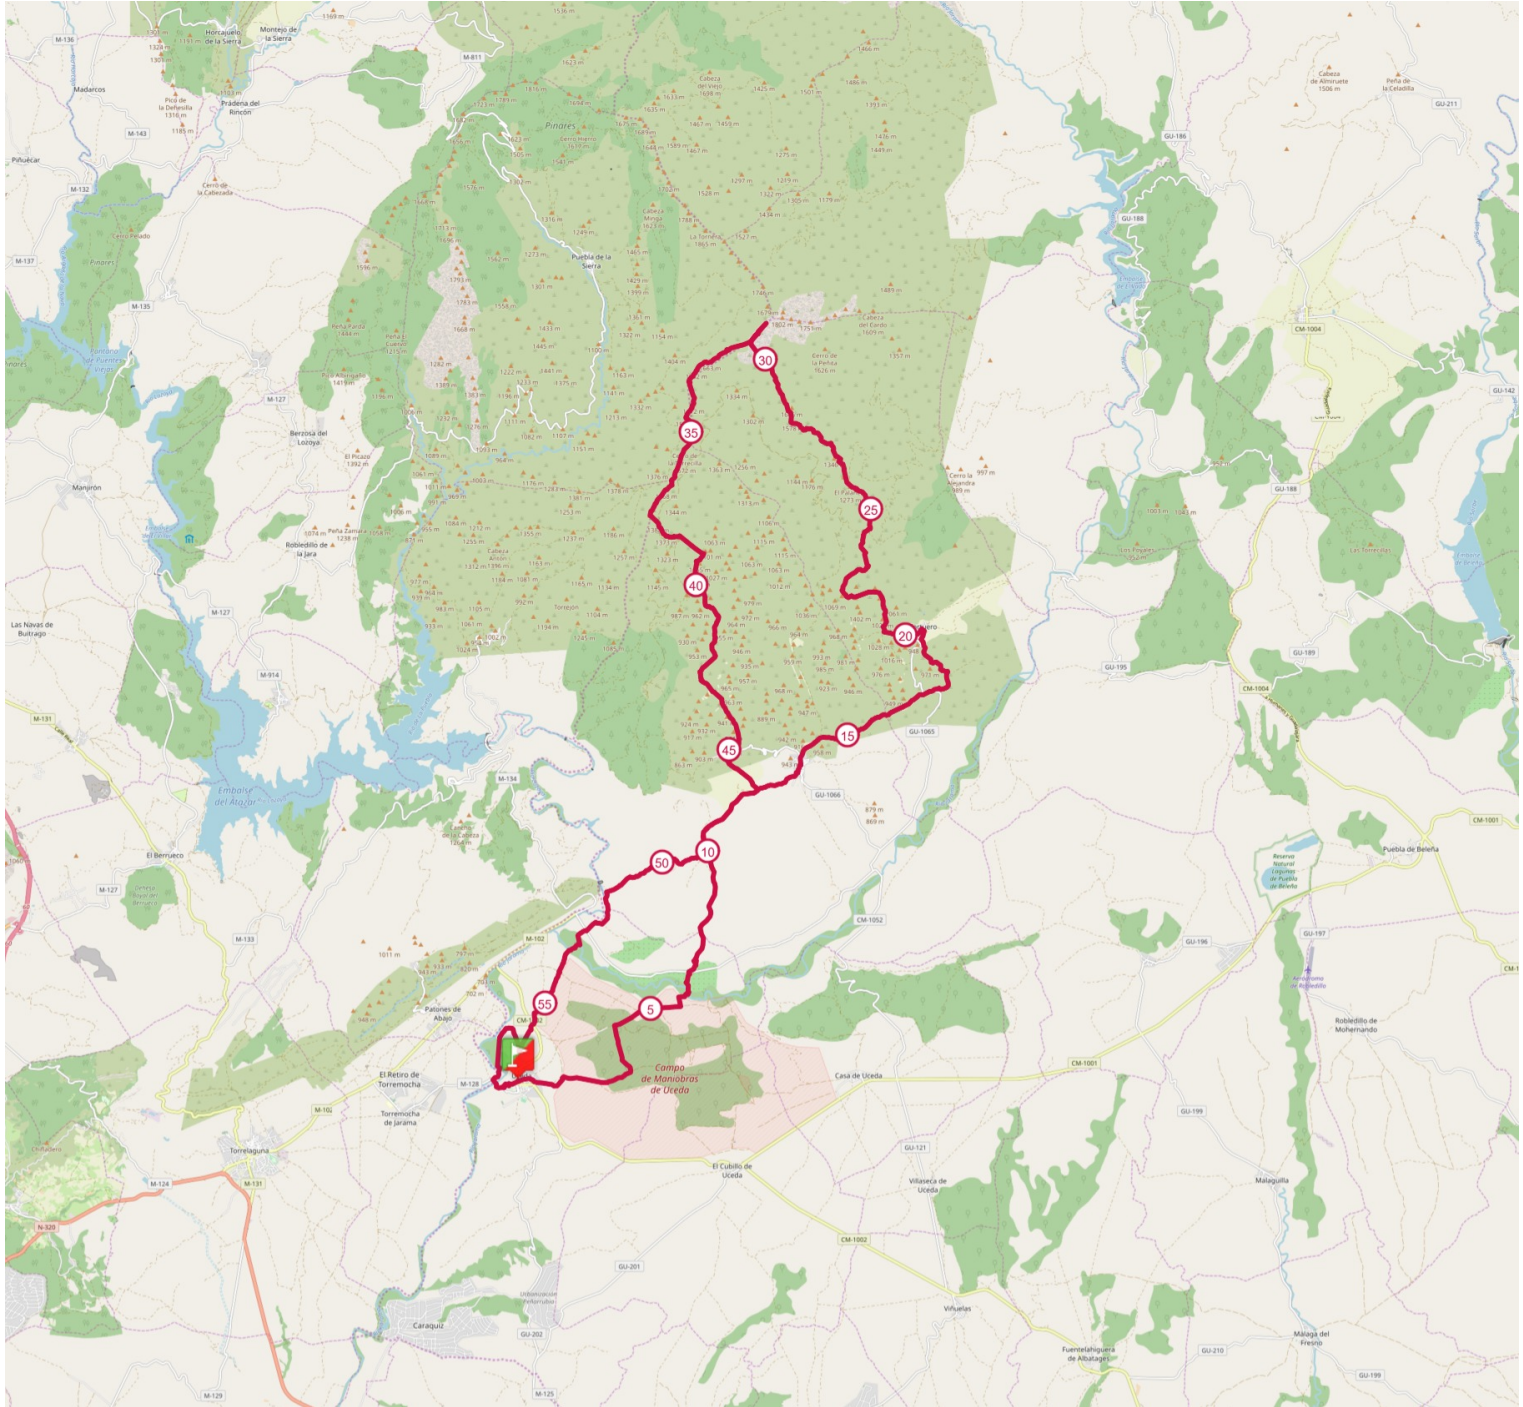

59.4 km  2370 m  2370 m

Get this track on your mobile with the app TrailConnect. To read more : <http://trailconnect.run>

<https://tracedetrail.com>

 > 10%  > 20%  > 30%